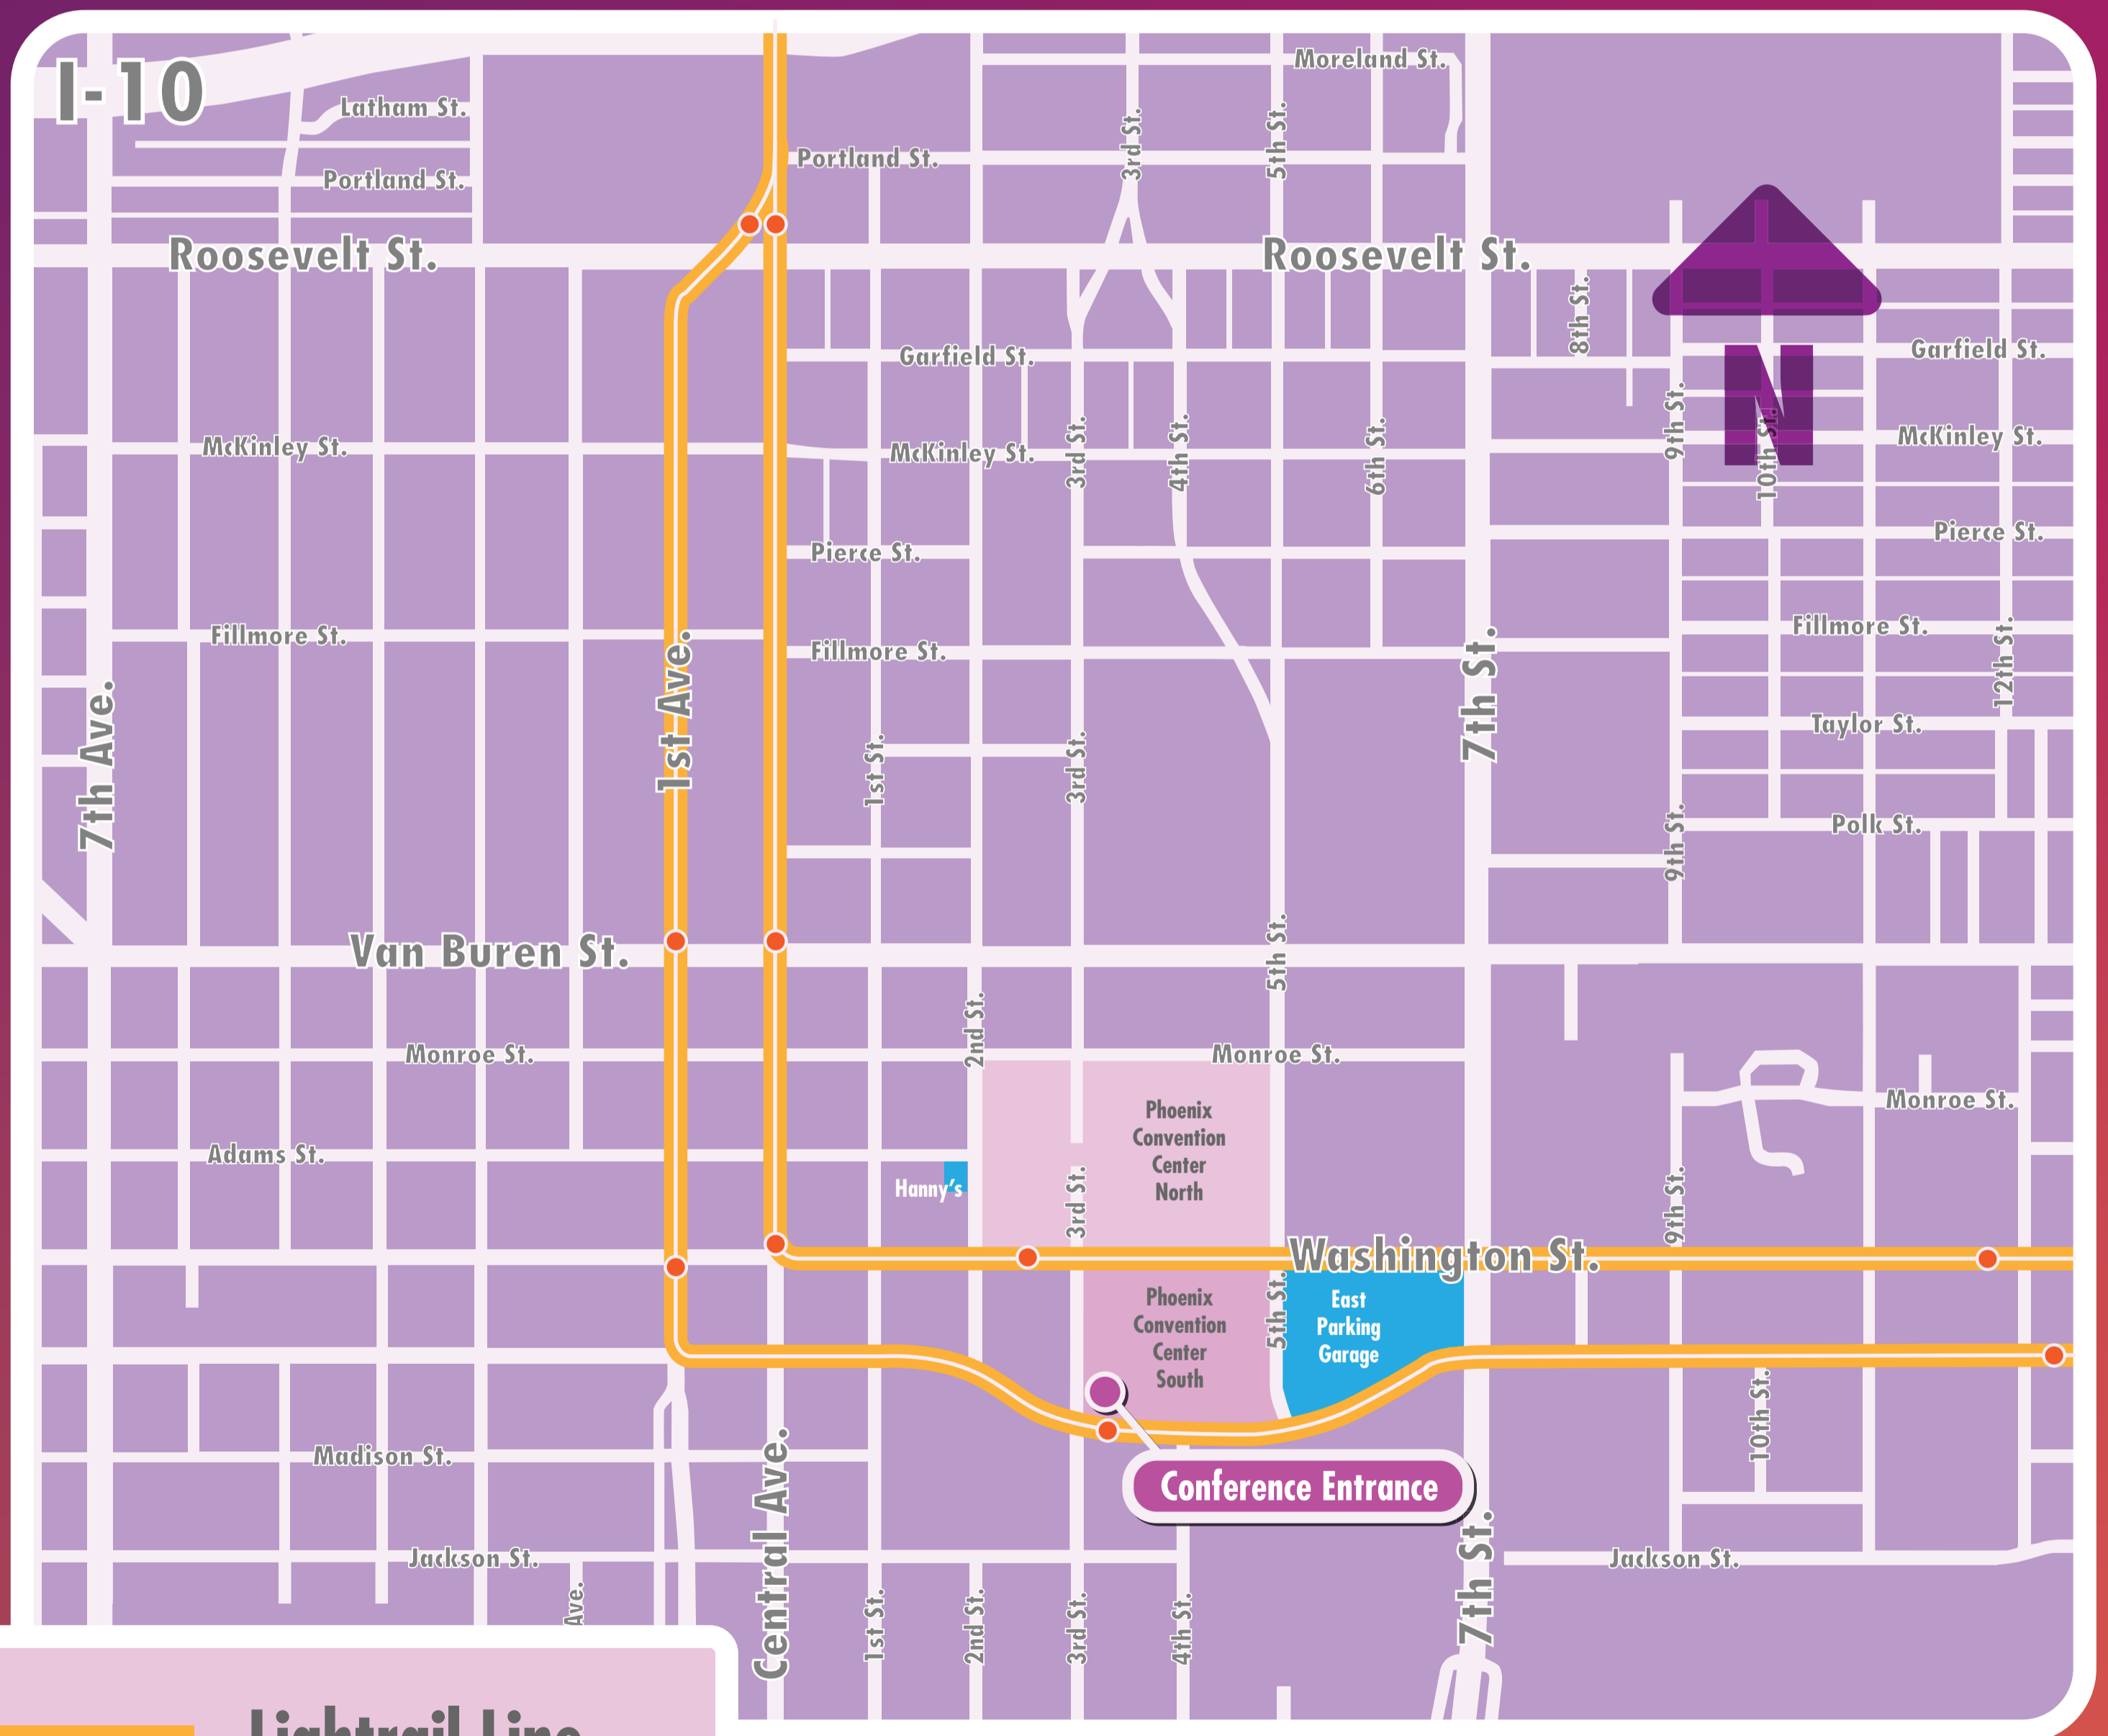

AZWLG Conference Parking Map

Parking for AZ WLG is available in the Phoenix Convention Center East Garage, located at: 601 E Washington St, Phoenix, AZ 85004.

Rates are \$20 each day for parking if you enter any time before 12:00 p.m.

After 12:00 p.m. rates increase to \$30.

You can pay on entrance with credit or debit card (no cash).

You can view the map below.

-  Lightrail Line
-  Lightrail Stations